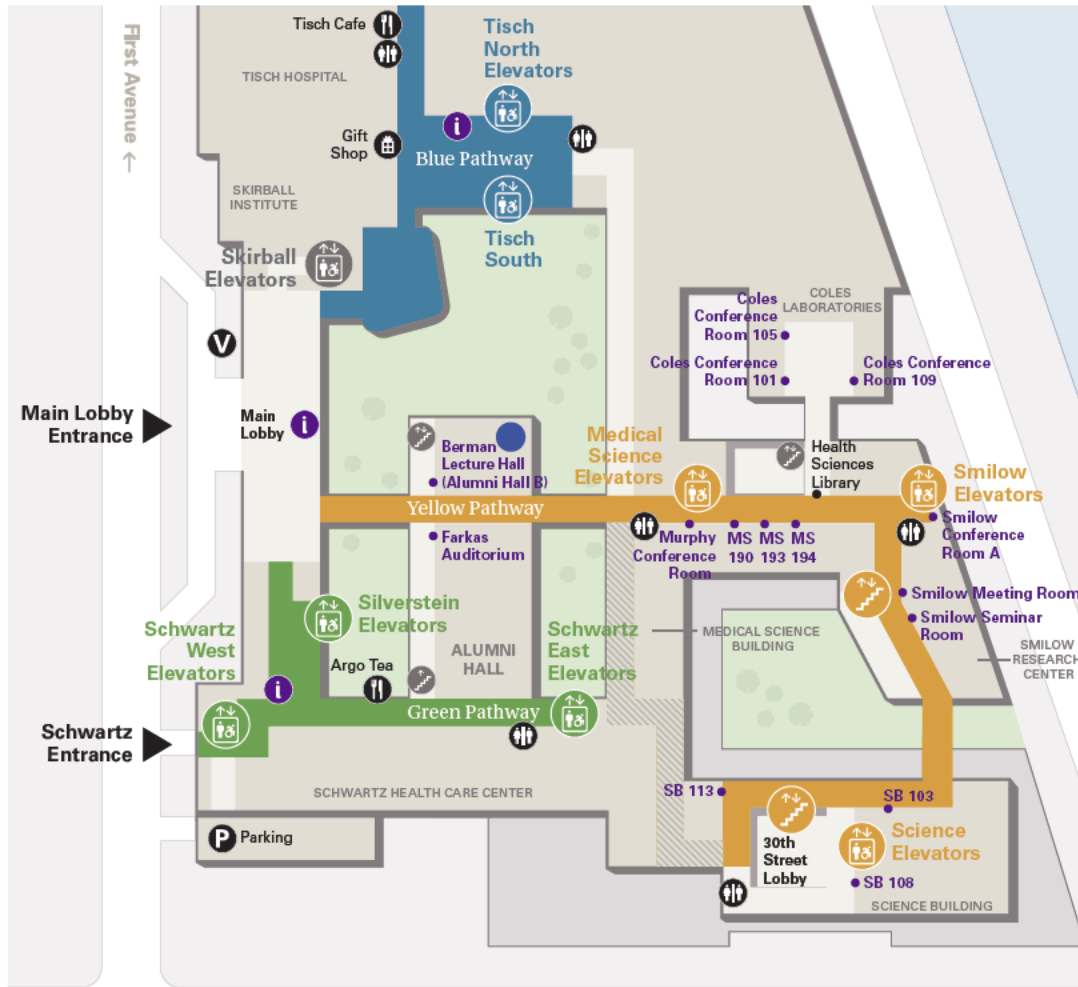

NYU School of Medicine Conference Room Map

1st Floor

- Farkas Auditorium
- Berman Lecture Hall (Alumni Hall B)

- Murphy Conference Room
- MS 1 90 Conference Room
- MS 1 93 Conference Room
- MS 1 94 Conference Room

- SB 1 03 Conference Room
- SB 1 08 Conference Room
- SB 1 13 Conference Room

- Smilow Conference Room A
- Smilow Meeting Room
- Smilow Seminar Room

- Coles Conference Room 101
- Coles Conference Room 105
- Coles Conference Room 109

Ground Floor

- Alumni Hall A

- MSB Large Conference Room
- MS G 45 Conference Room
- MS G 70 Conference Room
- MS G 71 Conference Room

- SB G 06 Conference Room
- SB G 19 Conference Room

- Schwartz Lecture Hall